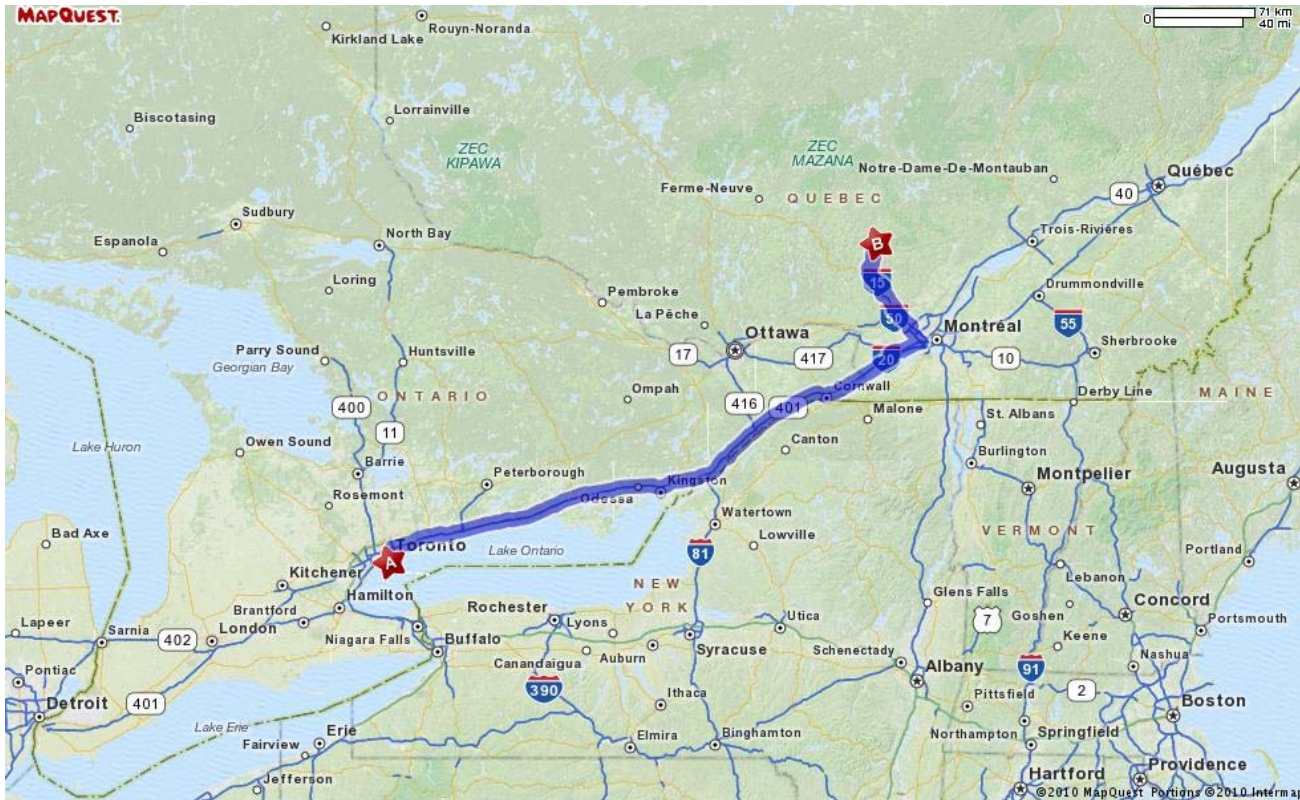

MAPQUEST.

Sorry! When printing directly from the browser your directions or map may not print correctly. For best results, try clicking the Printer-Friendly button.

A Starting Location

Toronto, ON

B Ending Location

Saint-donat-de-montcalm, QC J0T 2C0

Total Travel Estimate: 7 hours 20 minutes / 406.55 miles Fuel Cost: [Calculate](#)

A Toronto, ON [Edit](#)

1. Start out going **NORTHWEST** on **UNIVERSITY AVE/PROVINCIAL ROUTE 11A** toward **ADELAIDE ST W**. 0.0 mi

2. Turn **RIGHT** onto **ADELAIDE ST W**. 0.6 mi

3. Turn **SLIGHT RIGHT** onto **ADELAIDE ST E**. 0.6 mi

4. Take the **EASTERN AVE DVSN** ramp. 0.5 mi

5. Turn **SLIGHT RIGHT** onto **EASTERN AVE DVSN**. 0.1 mi

26. Turn **RIGHT** onto **RUE SIMARD**. 0.1 mi

27. Welcome to **SAINT-DONAT-DE-MONTCALM, QC J0T 2C0**.

 **Saint-donat-de-montcalm, QC J0T 2C0** [Edit](#)

Total Travel Estimate: **7 hours 20 minutes** / **406.55 miles** Fuel Cost: [Calculate](#)